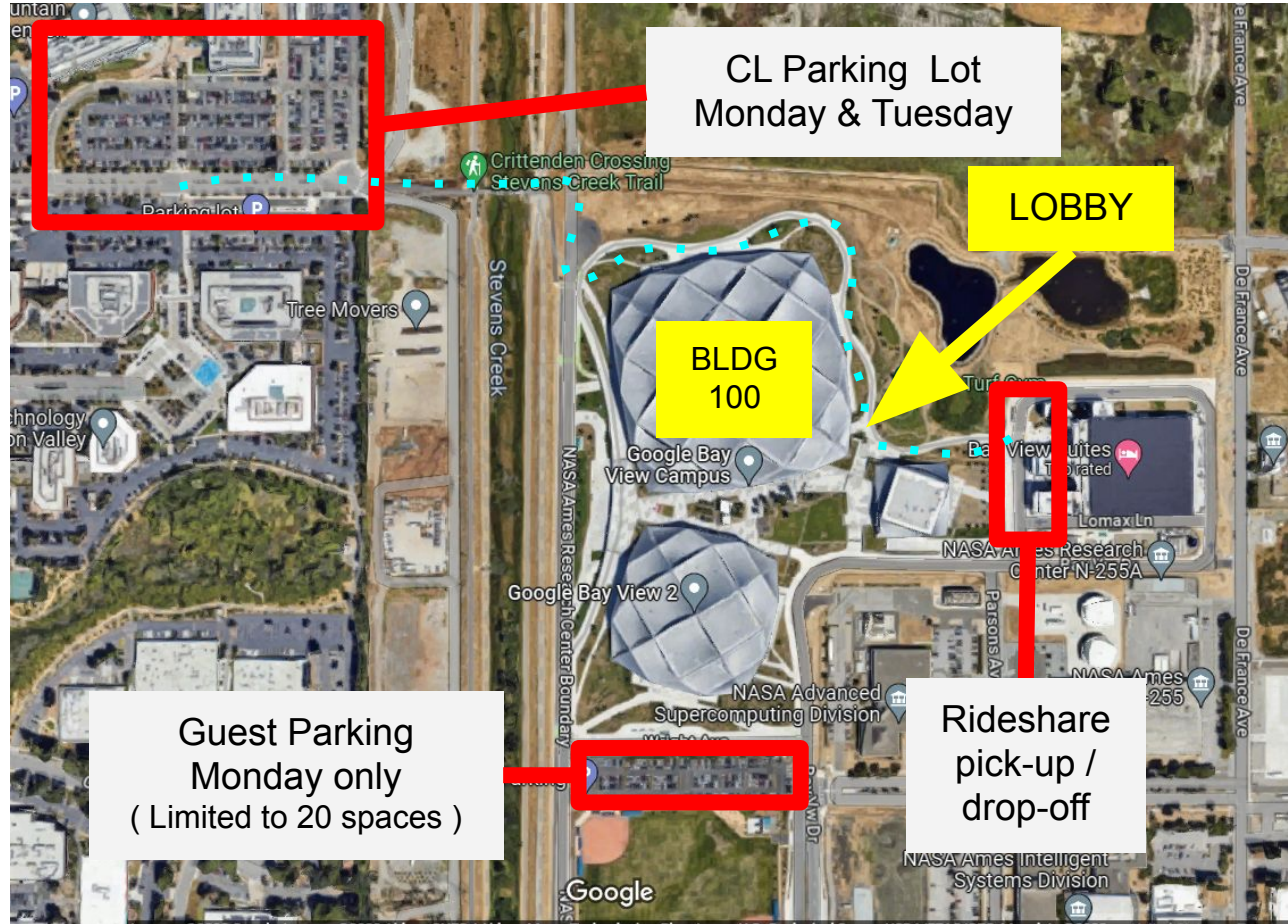

# Location Map

[100 Bay View, Mountain View, CA 94043 FROM CL2](#)

*Disclaimer: Speed Limit is 20-25 mph throughout the campus, traffic is closely monitored*

This Parking Space is full by 7:30 am. If Full, please park in [CL Parking Location](#). On Tuesday this lot will be closed.

Guest  
Entrance

**Address:**

[200 Bay Vw Dr, Mountain View, CA 94043](#)

- Turn left off of Bay View Dr onto Wright Ave
- You will see green umbrellas and a bus stop, let guests off here
- Guests can head up the stairs into the BV200 lobby to get their guest badges

# 100 Bay View, Mountain View, CA 94043

- *Speed Limit it 20-25 mph throughout the campus, traffic is closely monitored*
- *The CL Parking Lot is a 10 minute walk to the Bldg 100 lobby*
- *The Guest Parking*
  - *only 20 spaces*
  - *Usually full by 7:30 am*
  - *Only available to us on Monday*

# Walking Map Inside Bay View When Arriving