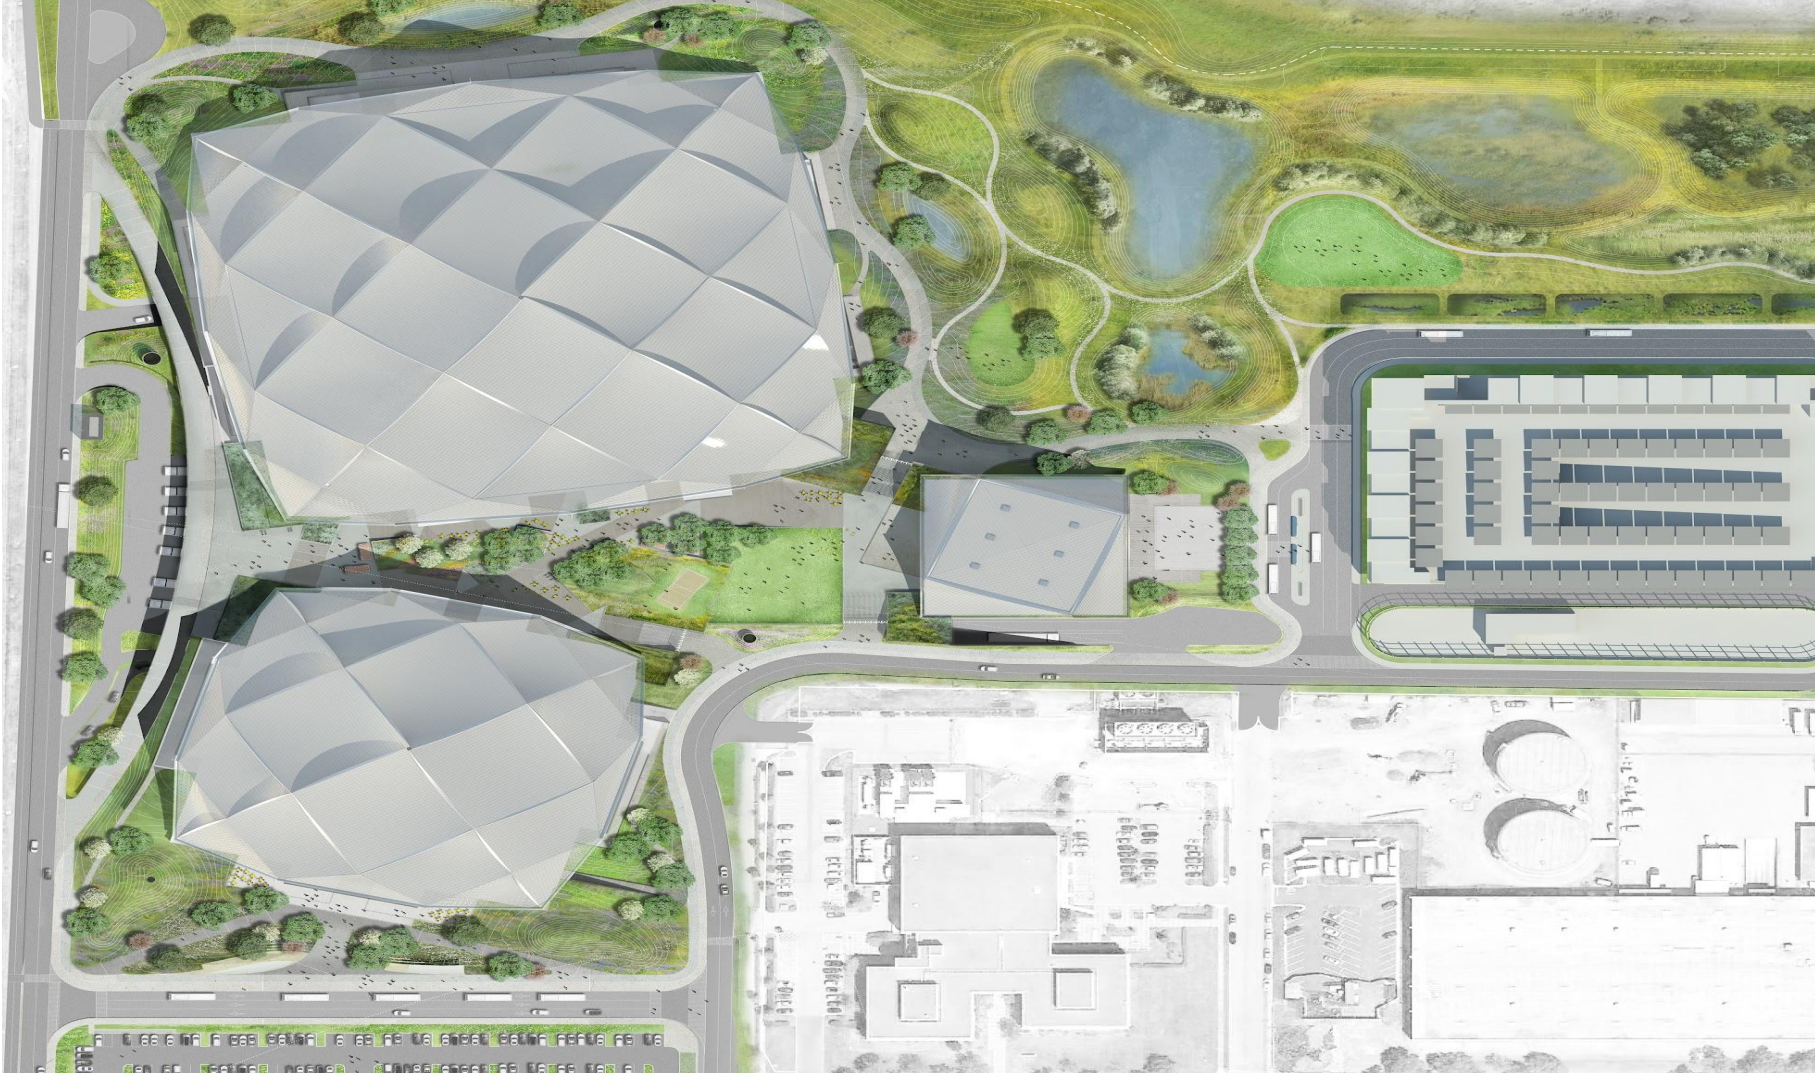

# Walking Map From Rideshare

**Ride Share Drop off and Walking Map via Google Maps**

**[100 Bay View, Mountain View, CA 94043](#)**

*Disclaimer: Speed Limit it 20-25 mph throughout the campus, traffic is closely monitored*

# CL Parking Block Off ( 20 Spots Needed)

Please reserve 20 parking spaces anywhere closest to the walkway to Bay View in the CL Parking Lot on October 9 - October 10