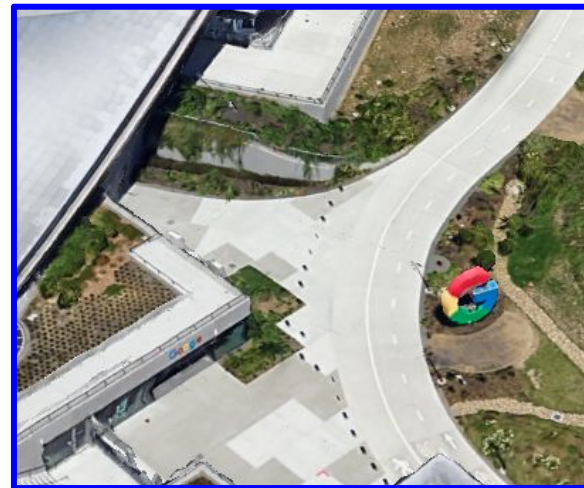

Walking Map From CL Parking Lot

[Walking Map via Google Maps](#)

[100 Bay View, Mountain View, CA 94043 FROM CL2](#)

Disclaimer: Speed Limit it 20-25 mph throughout the campus, traffic is closely monitored

Please Enter
Guest Lobby