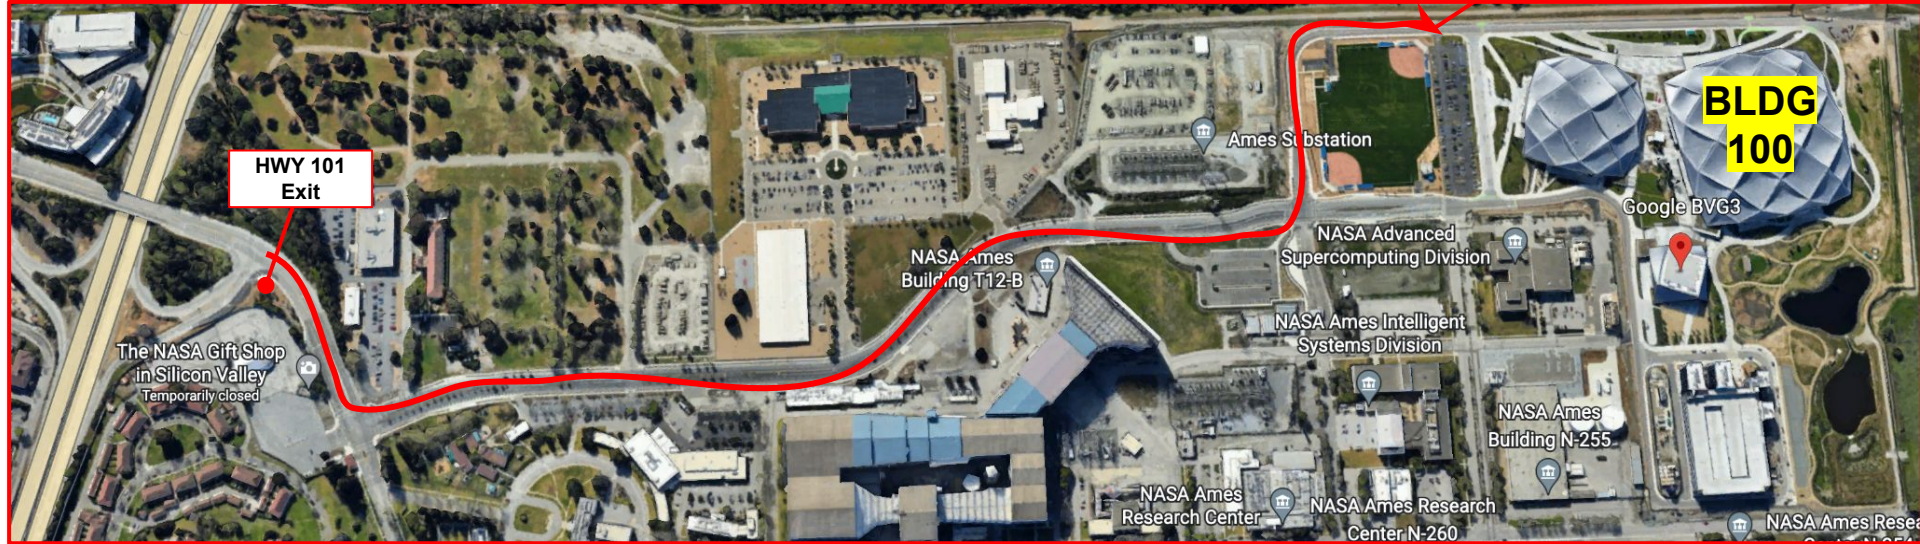

# Location Map

**Guest Parking at 200 Bay View Garage**  
**200 Bay View, Mountain View, CA 94043**

*Disclaimer: Speed Limit is 20-25 mph throughout the campus,  
traffic is closely monitored*

This Parking Space is full by 7:30 am. If Full, please park in [CL Parking Location](#). On Tuesday this lot will be close.

# Location Map

[100 Bay View, Mountain View, CA 94043 FROM CL2](#)

*Disclaimer: Speed Limit is 20-25 mph throughout the campus, traffic is closely monitored*

This Parking Space is full by 7:30 am. If Full, please park in [CL Parking Location](#). On Tuesday this lot will be closed.

Guest  
Entrance

**Address:**

[200 Bay Vw Dr, Mountain View, CA 94043](#)

- Turn left off of Bay View Dr onto Wright Ave
- You will see green umbrellas and a bus stop, let guests off here
- Guests can head up the stairs into the BV200 lobby to get their guest badges

# 100 Bay View, Mountain View, CA 94043

- *Speed Limit it 20-25 mph throughout the campus, traffic is closely monitored*
- *The CL Parking Lot is a 10 minute walk to the Bldg 100 lobby*
- *The Guest Parking*
  - *only 20 spaces*
  - *Usually full by 7:30 am*
  - *Only available to us on Monday*