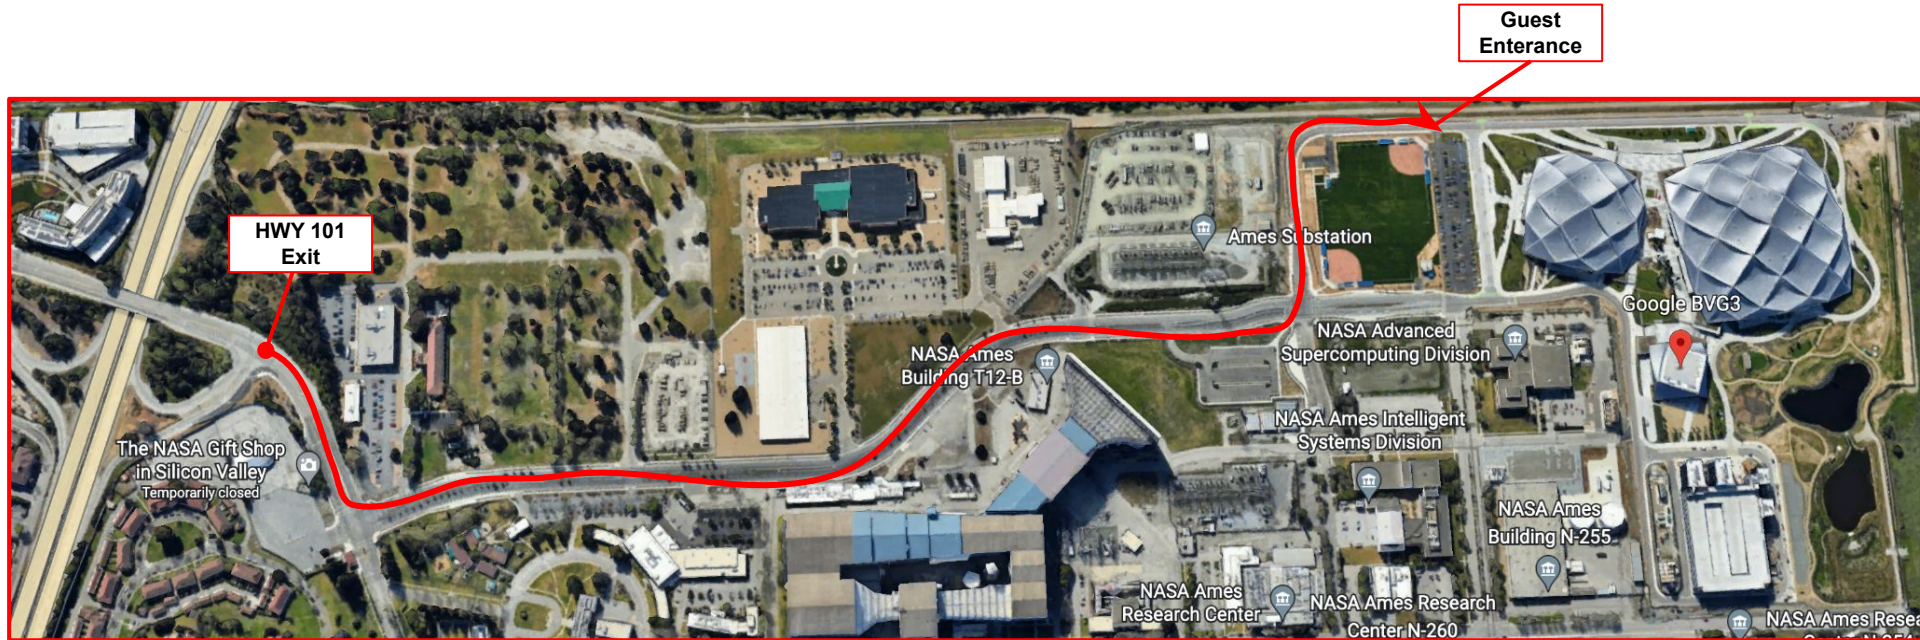

# Location Map

**Guest Parking at 200 Bay View Garage**  
**200 Bay View, Mountain View, CA 94043**

*Disclaimer: Speed Limit is 20-25 mph throughout the campus,  
traffic is closely monitored*

This Parking Space is full by 7:30 am. If Full, please park in [CL Parking Location](#). On Tuesday this lot will be close.

# Location Map

[100 Bay View, Mountain View, CA 94043 FROM CL2](#)

*Disclaimer: Speed Limit is 20-25 mph throughout the campus, traffic is closely monitored*

This Parking Space is full by 7:30 am. If Full, please park in [CL Parking Location](#). On Tuesday this lot will be closed.

Guest  
Entrance

**Address:**

[200 Bay Vw Dr, Mountain View, CA 94043](#)

- Turn left off of Bay View Dr onto Wright Ave
- You will see green umbrellas and a bus stop, let guests off here
- Guests can head up the stairs into the BV200 lobby to get their guest badges

# Walking Map Inside Bay View When Arriving